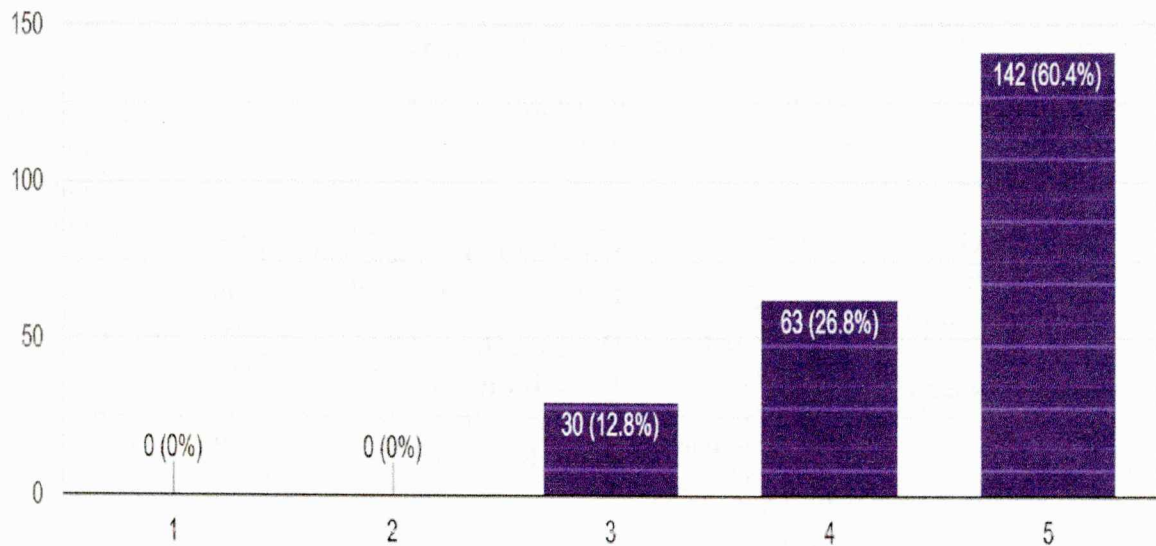

Join the meeting on your computer or mobile app

<https://qr.go.page.link/nZ2Gv>

Thank you!!!

Regards

Organising committee,

Department of PG Studies in Commerce & Research centre

5. Inaugural function- Agenda

6. Key note speech

7. Vote of thanks

8. Feedback analysis

Satisfaction with speaker's Talk

235 responses