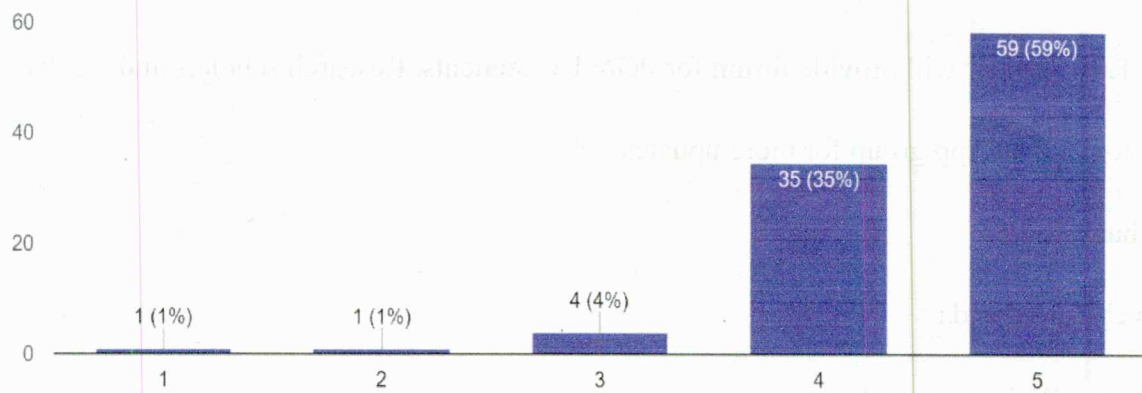

Vote of thanks: Miss. Vaishnavi

Feedback Analysis

Satisfaction with speaker Talk

100 responses

Satisfaction with Contents of the Webinar

100 responses

Outcome of event (data-numerical)

Total number of Participants: 100 UG & PG Students: Research Scholars: Academicians:
Industrialist: