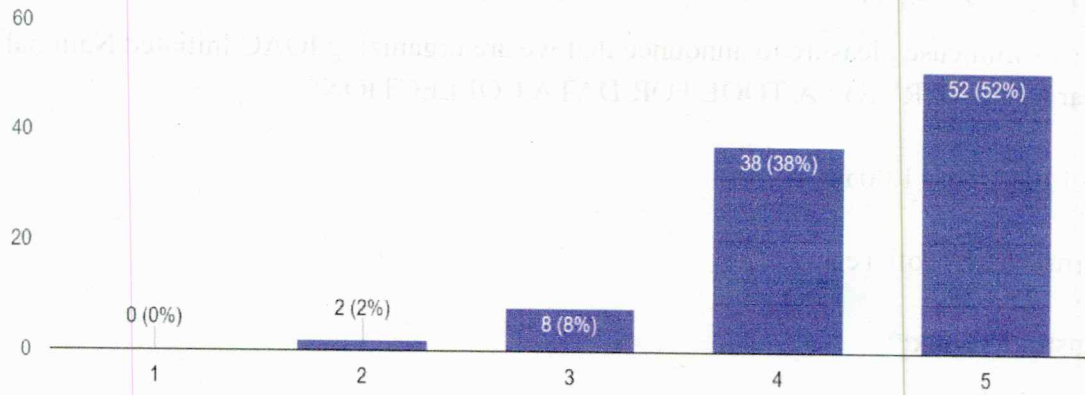

Vote of thanks: Miss. Vaishnavi

Feedback Analysis

Satisfaction with speaker Talk

100 responses

Satisfaction with Contents of the Webinar

100 responses

Outcome of event (data-numerical)

Total number of Participants: 100 UG & PG Students: Research Scholars: Academicians:
Industrialist: